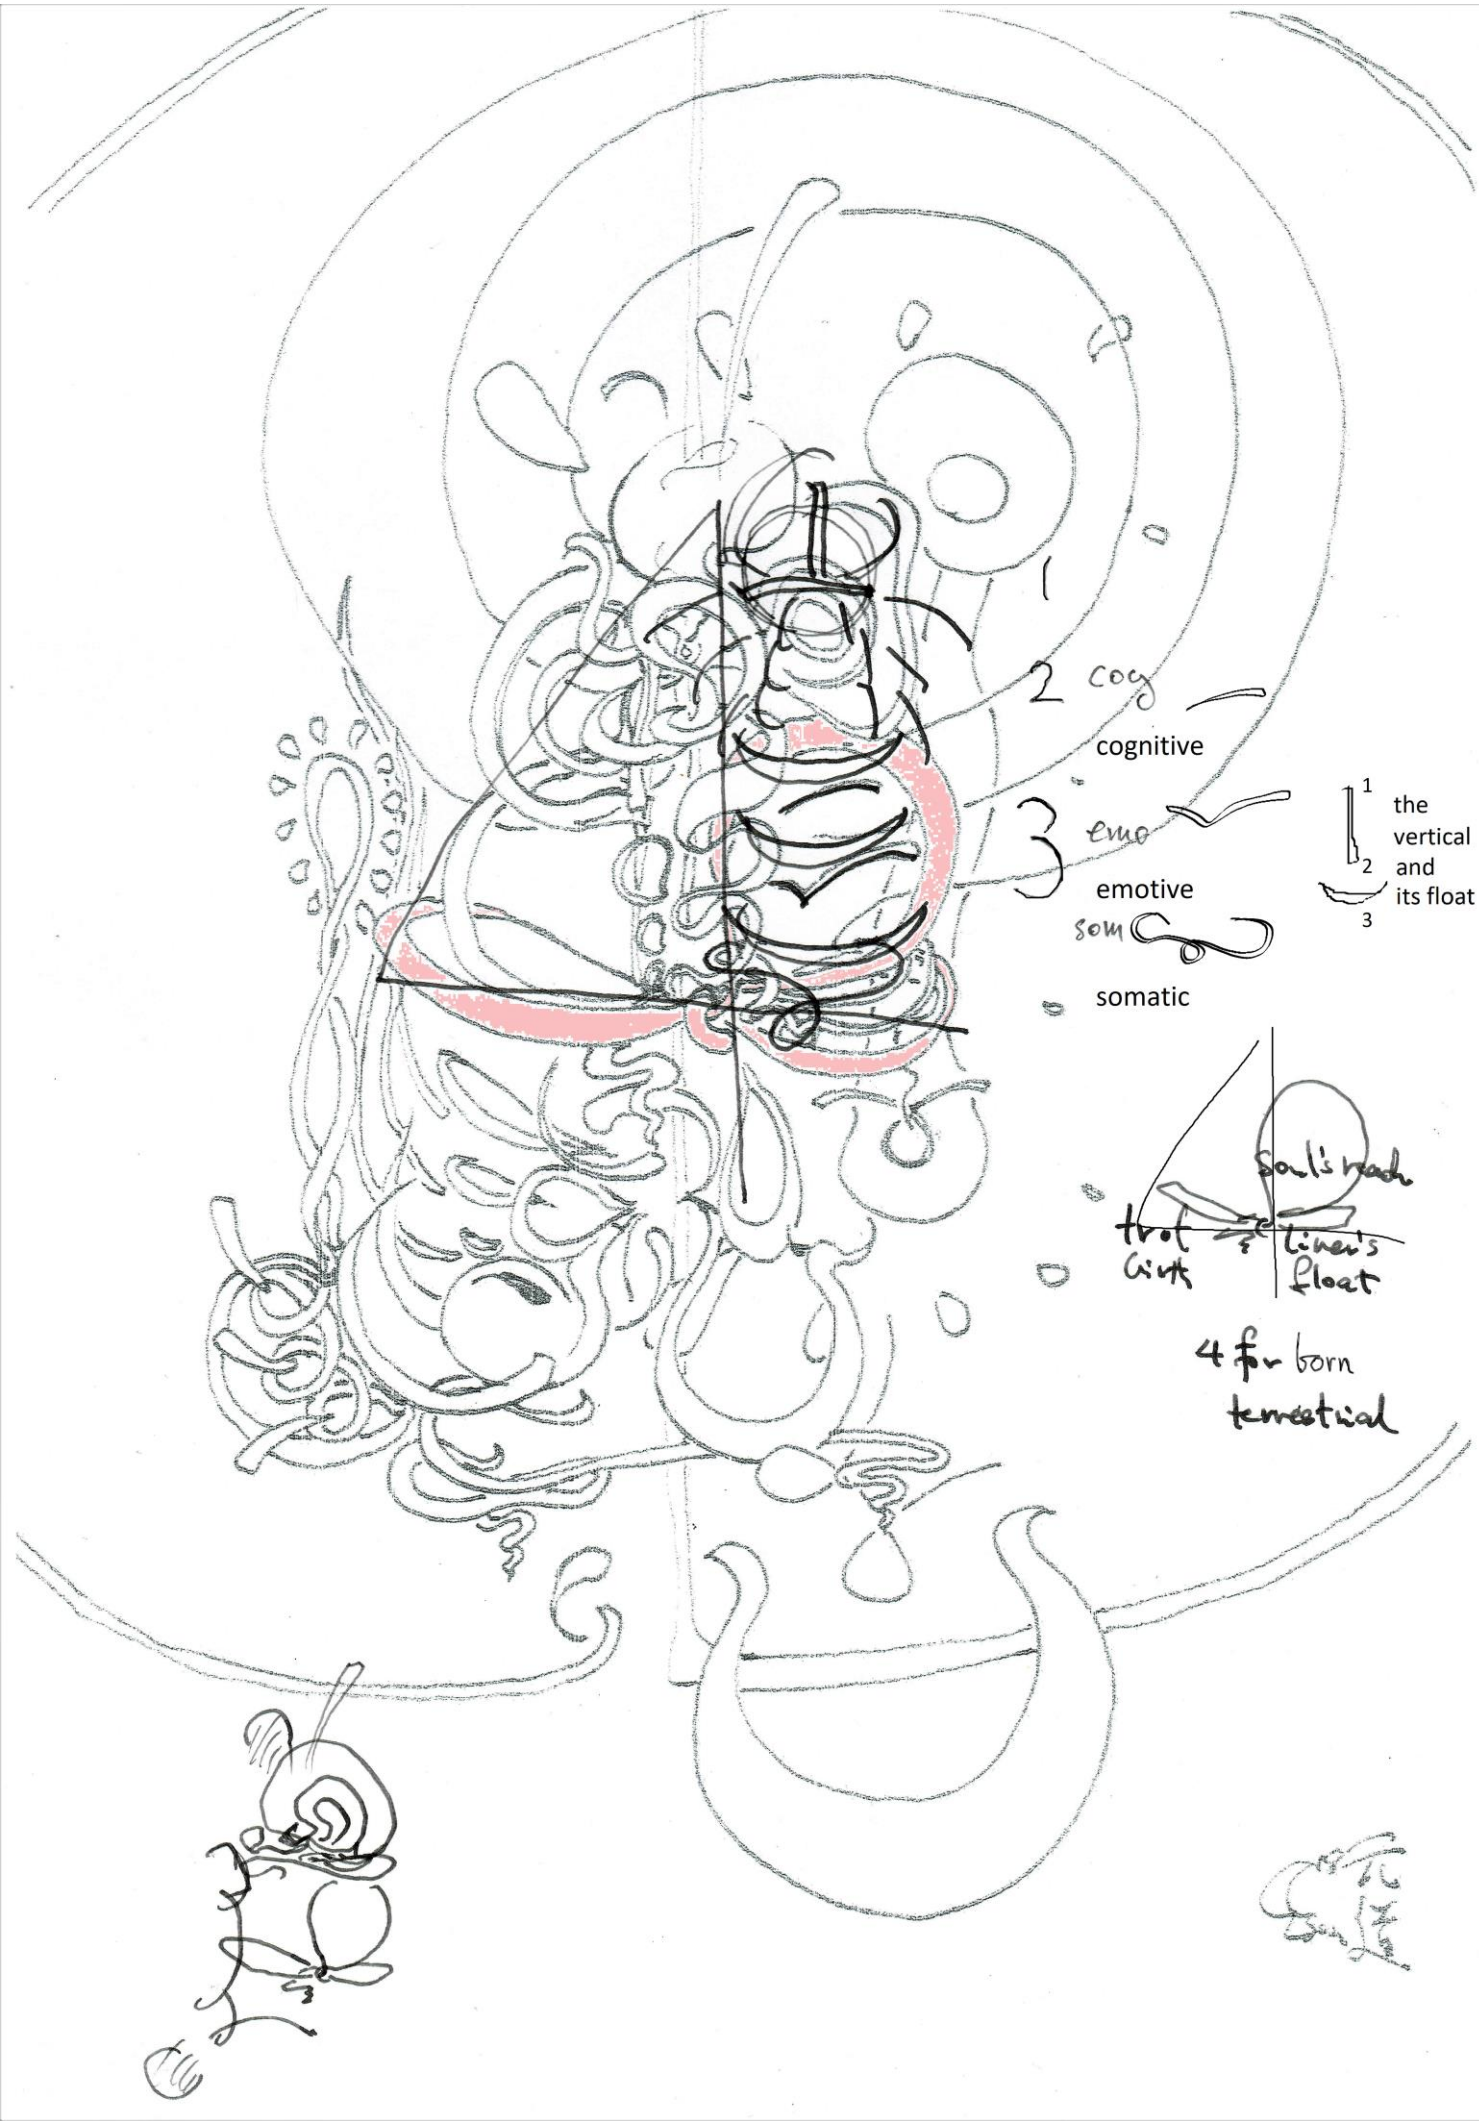

世  
天  
道

other  
-end

phenomenal  
world

out

in

existential

solipsistic

sol

lead

outer other mid- this outer  
other side line side outside  
side cntd R  
L/R, inside/outside

phenomenal  
 phen world  
 out  
 in  
 Sol in Exis  
 solipsistic existential

outer other mid- this outer  
 other side line side outside  
 side cntd R  
 L/R, inside/outside

2 cog  
cognitive

3 emo  
emotive  
som

somatic

1 the vertical and its float  
2  
3

Soul's made  
Liner's float

4 for born terrestrial

inside middle outside  
centred right, the hc  
is turned, outside  
right around to the  
front

mind  
body.  
under  
under belly

outer  
other  
other mid this  
-line  
outer  
out  
side